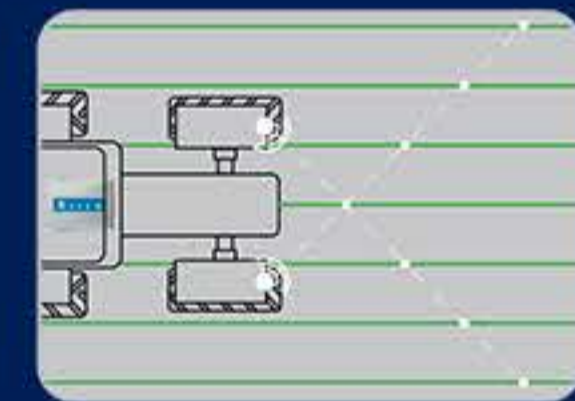

UPGRADE YOUR SPRAYER GUIDANCE SYSTEM

FROM AS LITTLE AS R142 100 incl. VAT

VIPER® 4+

- Best in class field computer
- Best in class applicator software
- Connectivity for job orders

SCI

- Superior steering with any GPS receiver
- Easy calibration
- 72 mtr - 42 km/h

VSN CAMERA

- Stereo camera
- Easy calibration
- 72 mtr - 42 km/h

RADAR SENSOR

- Radar sensors for full canopy mode
- No-contact row steering solution

ENHANCE YOUR MACHINE'S STEERING PERFORMANCE
WITH **RAVEN**

PROMOTION DETAILS

- Replace your existing sprayer guidance system with the Raven Viper®4+ and SCI™ guidance controller
- Additional kits can be added as optional
- Use your existing GPS receiver
- The above upgrade allows further upgrade to VSN row guidance