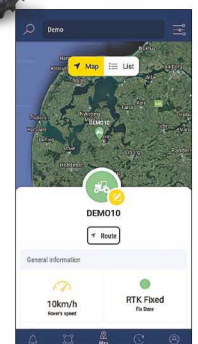

FLEET MANAGEMENT

Always having a clear picture about what's happening to machines whilst working is a key factor in keeping everything under control: with **MYPLM Connect**, you can monitor your fleet easily on any device (pc/tablet/phone), increasing operating time.

PLM™ RTK+

DON'T CHOOSE BETWEEN SPEED, RELIABILITY OR COVERAGE: With **PLM RTK+** you can access quick convergence, large coverage and reliable performance. Linking to South Africa's leading cellular correction network, you can choose tremendous precision that ensures you 2.5 cm pass-to-pass and year-after-year accuracy anywhere in your fields. **PLM RTK+** will also now be standard on all new T8 & T9's for 3 years.